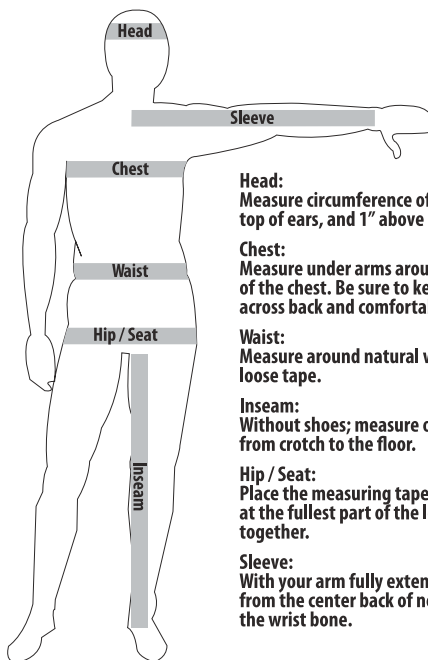

HELMET - MEASUREMENTS 20" 8/16" - 25" 10/16"

	XS	S	M	L	XL	2XL	3XL
HAT SIZE	6' 5/8" - 6' 3/4"	6' 15/16" - 7' 3/16"	7' 1/4" - 7' 3/8"	7' 1/2" - 7' 5/8"	7' 3/4"	7' 7/8"	8' 3/8"
HEAD CIRC. (IN)	20' 8/16" - 20' 14/16"	21' 4/16" - 21' 11/16"	22' 1/16" - 22' 7/16"	22' 13/16" - 23' 4/16"	23' 10/16" - 24"	24' 7/16" - 24' 13/16"	25' 3/16" - 25' 10/16"
HEAD CIRC. (CM)	52 - 53	54 - 55	56 - 57	58 - 59	60 - 61	62 - 63	64 - 65

BOOT - MEASUREMENTS 5 - 14 based on mens sizing

MEN'S	5	6	7	8	9	10	11	12	13	14
WOMEN'S	7	8	9	10	11	12	13	14	15	16

Note: For all measuring use a flexible measuring tape.

How to Measure:
To select glove size, measure around your dominate palm at the widest point.

5" - 7"	XS
7" - 8"	S
8" - 9"	M
9" - 10"	L
10" - 11"	XL
11" - 12"	2XL
12" - 13"	3XL

Head:
Measure circumference of head just above top of ears, and 1" above eyebrows.

Chest:
Measure under arms around the fullest part of the chest. Be sure to keep tape level across back and comfortably loose.

Waist:
Measure around natural waist with a loose tape.

Inseam:
Without shoes; measure on inside of leg, from crotch to the floor.

Hip / Seat:
Place the measuring tape around the body at the fullest part of the lower hip, feet together.